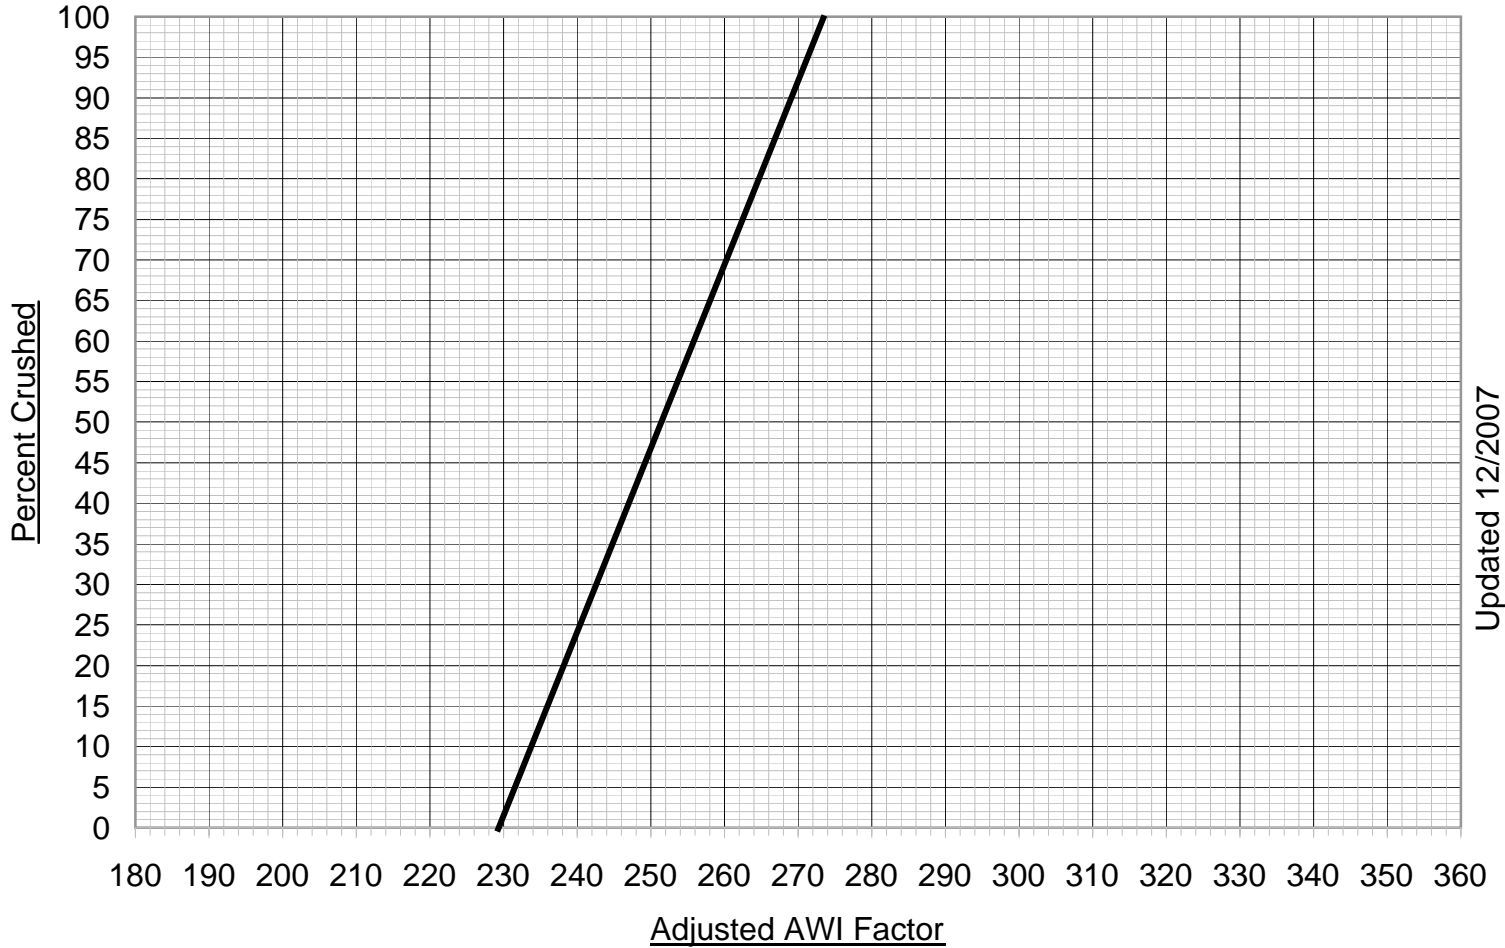

# AWI/CRUSHED NOMOGRAPH

PIT # 21-075

Updated 12/2007