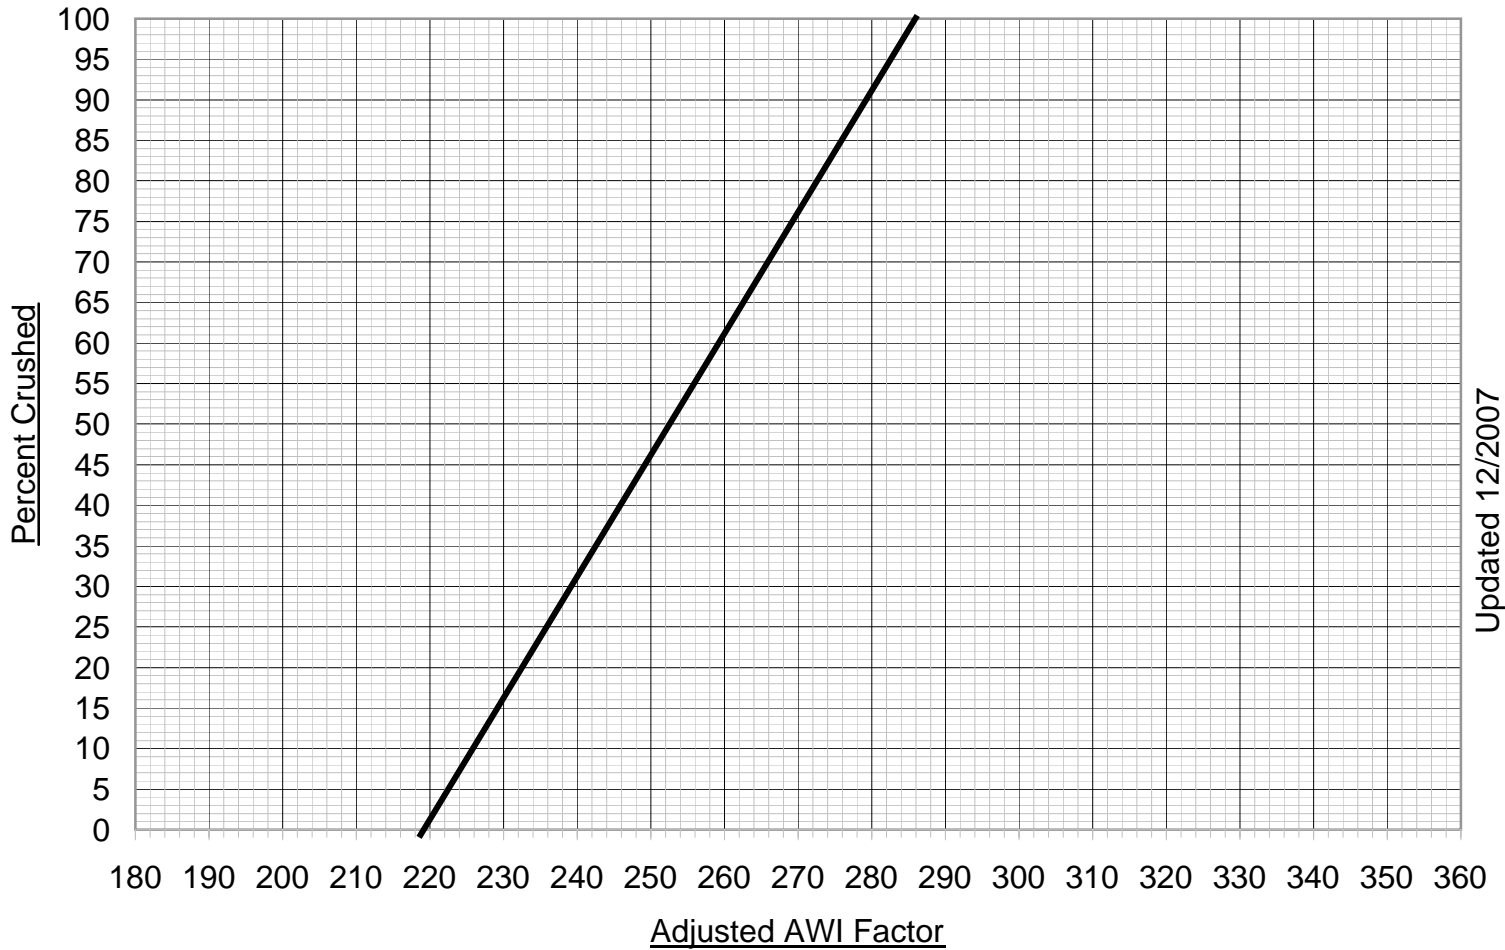

AWI/CRUSHED NOMOGRAPH

PIT # 22-017

Updated 12/2007