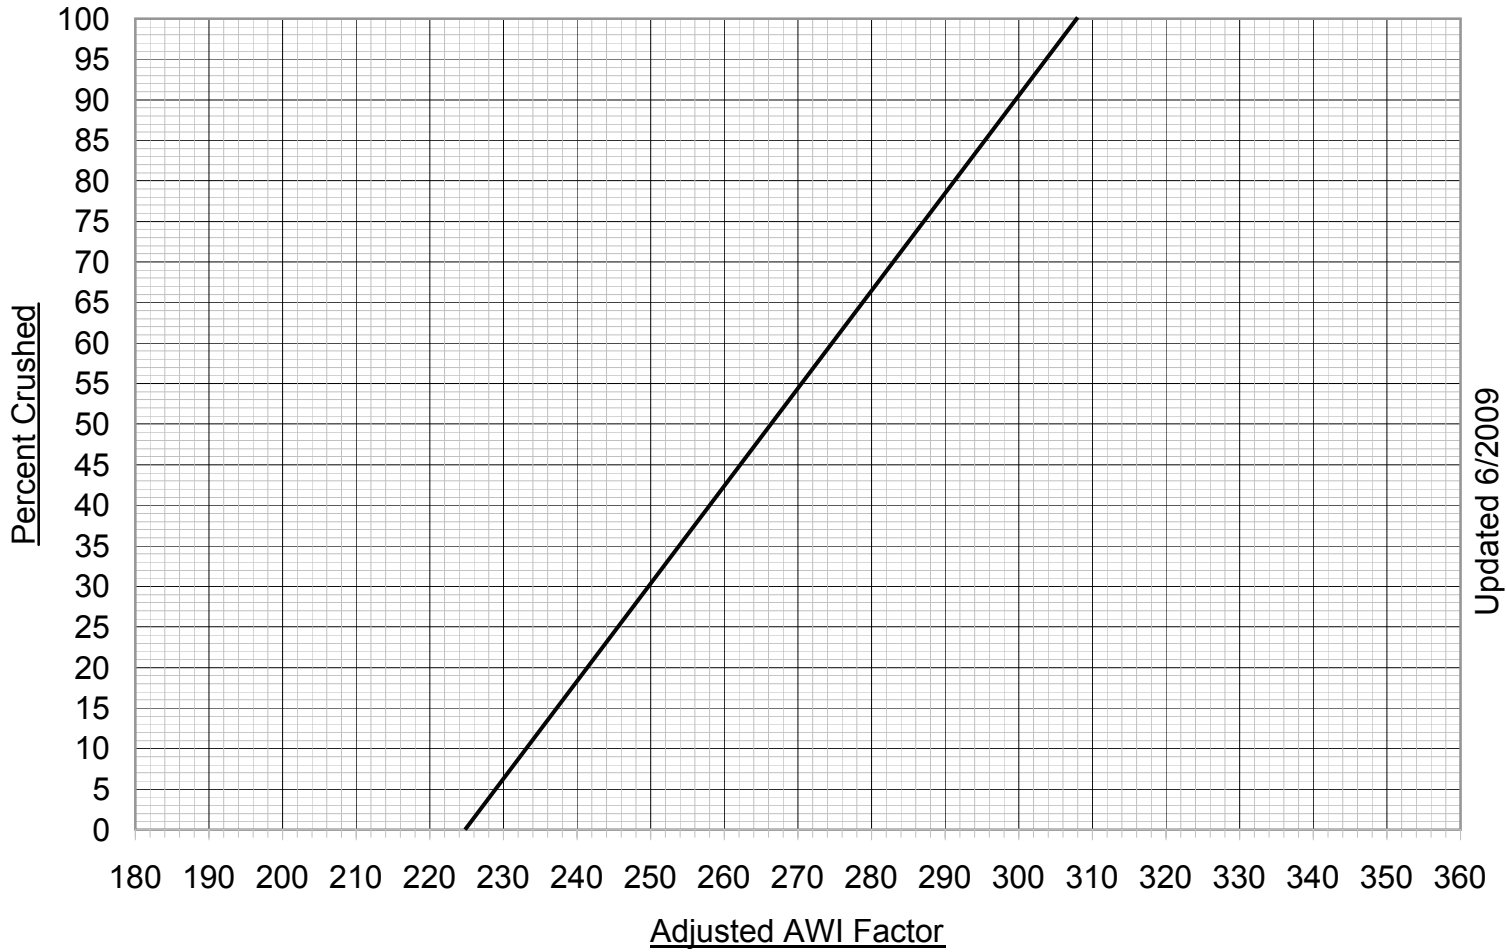

# AWI/CRUSHED NOMOGRAPH

PIT # 12-037

Updated 6/2009